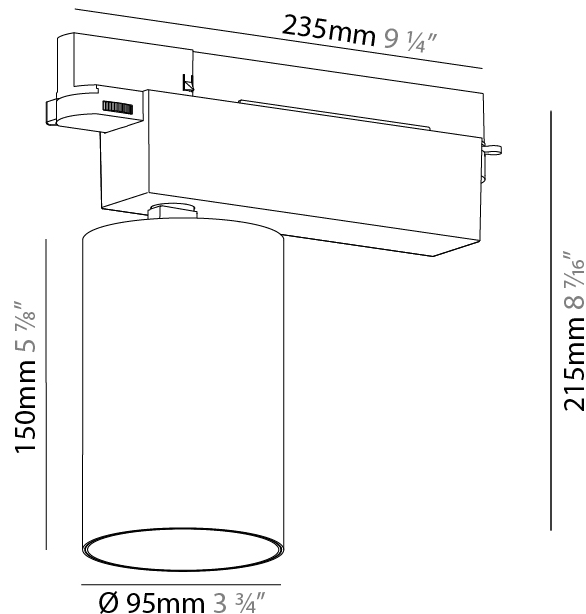

GENERAL

Series: Centriq
Subseries: Centriq 95
Brand: Prolicht
Division: Architectural
Mounting Type: Track
Mounting Location: Ceiling
Subcategory: Spots

PHYSICAL

Shape: Cylinder
Diameter (mm): 95
Diameter (in): 3 3/4
Length (mm): 235
Length (in): 9 1/4
Height (mm): 150
Height (in): 5 7/8
Light Distribution: Adjustable / Direct
Weight (kg): 1.4
Weight (lbs): 3.08
Fixture Finish: SSR / BKV / CWI / CRY / HAB / UFT / ITA / RUA / FTG / MYG / LOD / PUS / FRO / FUP / KIA / POP / BLS / SPG / MEY / GOH / GUM / CHC / COM / ABZ / JAG / OBR / MOS / ROR
Fixture Material: Aluminum

ELECTRICAL

Lamp Type: LED (Zhaga Standard)
Input Wattage (W): 12/ 15
Total Output Wattage (W): 10.8 / 13.5
Dimming: Tri-Mode (Non-Dimming and Phase Dimming (120Vac only) and 0-10V Dimming)
Driver Included: Yes
Driver Location: Integrated
Driver Type: Constant Current - Universal
Driver Class: Class 2
Input Voltage (V): 120 - 277
Constant Current (MA): 350

LED

Number of LEDs: 1
Color Temperature (°K): 2700 / 3000 / 3500 / 4000
Max. Delivered Lumen (lm): 830 / 930 / 1009 / 1030
Nominal Lumen (lm): 960 / 1070 / 1157 / 1180
CRI: >90 CRI
Lamp Life (hrs): 50000
Upon Request: Special Color Temperature Special Led

OPTICAL

Beam Angle: 8
Adjustability: Rotational 340°; Tilt 90°
Upon Request: Special Beam Angles

RATINGS AND CERTIFICATIONS

Certified By: Certified for North American Standards
IP rating: IP20